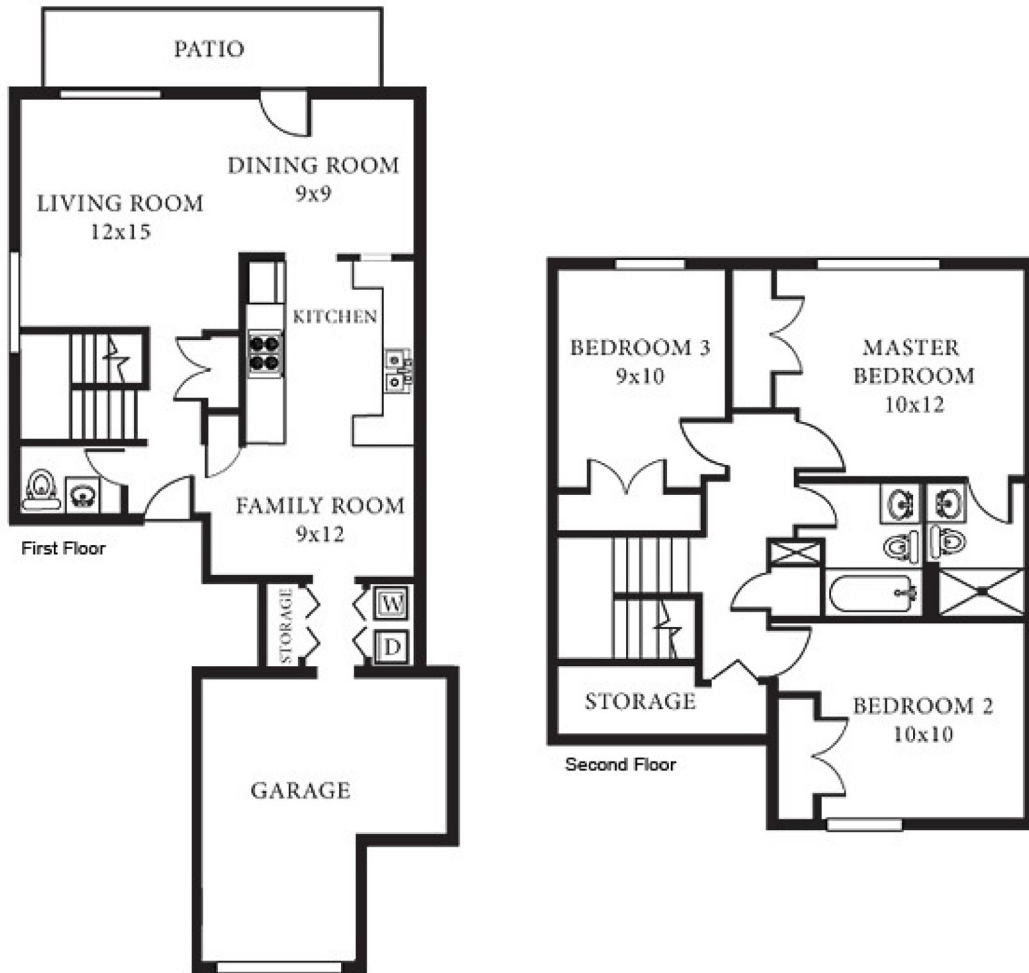

# SHELTON CIRCLE

SCC2.5

1,115 SQ FT 3 BEDROOM 2.5 BATH

Hampton Roads Regional Welcome Center  
7924 14th Street, Norfolk, VA 23505  
P. 757.961.3783 F. 757.961.4430

[WWW.LINCOLNMILITARY.COM](http://WWW.LINCOLNMILITARY.COM)

LINCOLN  
MILITARY  
HOUSING

Every Mission Begins at Home<sup>®</sup>

The square footage indicated is an approximation. The floor plans are conceptual and should not be used in making spatial decisions. Floor plans vary even for units with the same number of bedrooms. Once the Navy determines eligibility and total bedroom qualification, Lincoln Military Housing can not guarantee which floor plan type will be available for move-in.