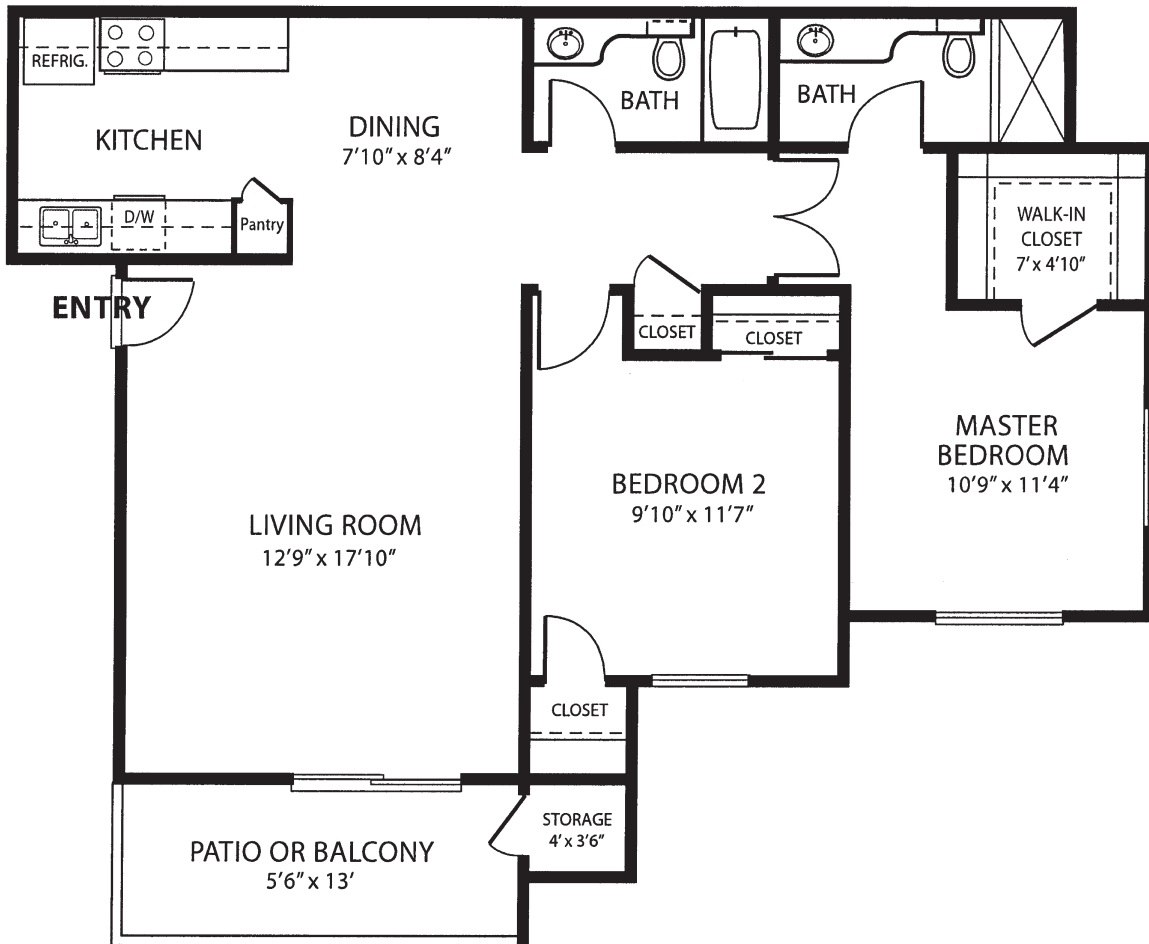

TERRACE VIEW VILLAS

TVB1

859 SQ FT 2 BEDROOM 2 BATH

District Office
4025 Home Avenue, San Diego, CA 92105
P. 619.262.0649 F. 619.262.0849

WWW.LINCOLNMILITARY.COM

LINCOLN
MILITARY
HOUSING

Every Mission Begins at Home®

The square footage indicated is an approximation. The floor plans are conceptual and should not be used in making spatial decisions. Floor plans vary even for units with the same number of bedrooms. Once the Navy determines eligibility and total bedroom qualification, Lincoln Military Housing can not guarantee which floor plan type will be available for move-in.