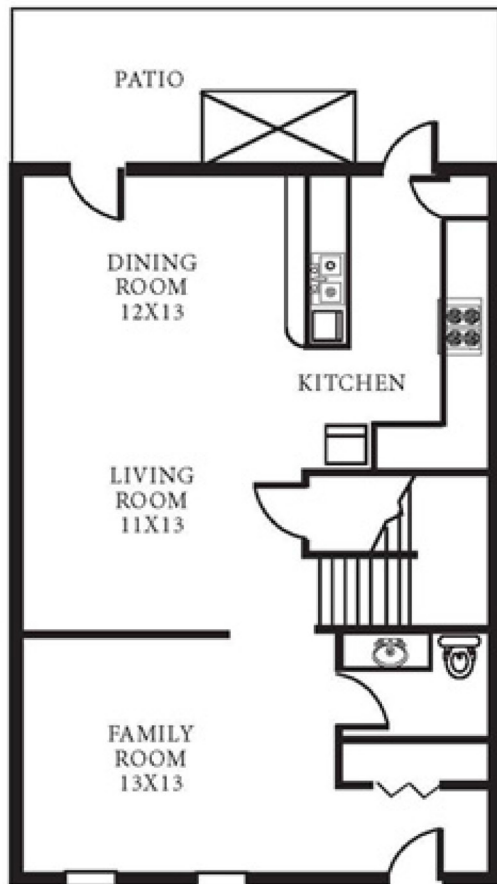

THE VILLAGE AT WELLINGS COURT

WCC2.5A

1,770 SQ FT 3 BEDROOM 2.5 BATH

1ST FLOOR

2ND FLOOR

Hampton Roads Regional Welcome Center
7924 14th Street, Norfolk, VA 23505
P. 757.961.3783 F. 757.961.4430

WWW.LINCOLNMILITARY.COM

LINCOLN
MILITARY
HOUSING

Every Mission Begins at Home®

The square footage indicated is an approximation. The floor plans are conceptual and should not be used in making spatial decisions. Floor plans vary even for units with the same number of bedrooms. Once the Navy determines eligibility and total bedroom qualification, Lincoln Military Housing can not guarantee which floor plan type will be available for move-in.