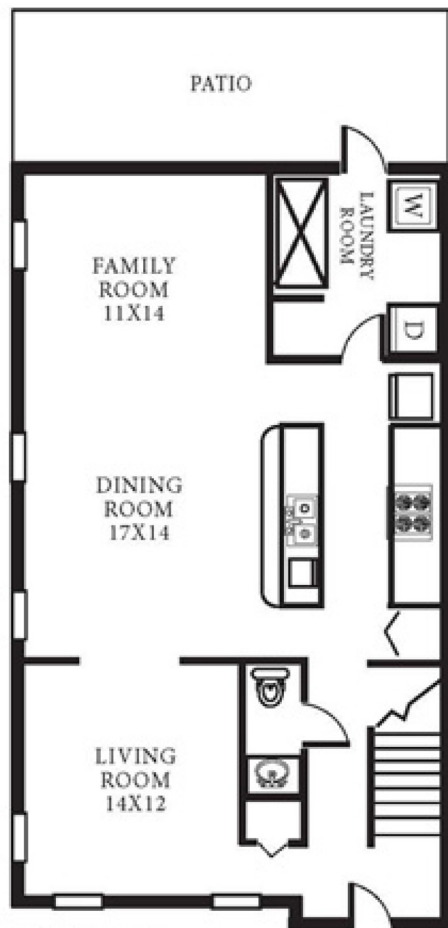

THE VILLAGE AT WELLINGS COURT

WCD2.5

2,070 SQ FT 4 BEDROOM 2.5 BATH

1ST FLOOR

2ND FLOOR

Hampton Roads Regional Welcome Center
7924 14th Street, Norfolk, VA 23505
P. 757.961.3783 F. 757.961.4430

WWW.LINCOLNMILITARY.COM

LINCOLN
MILITARY
HOUSING

Every Mission Begins at Home®

The square footage indicated is an approximation. The floor plans are conceptual and should not be used in making spatial decisions. Floor plans vary even for units with the same number of bedrooms. Once the Navy determines eligibility and total bedroom qualification, Lincoln Military Housing can not guarantee which floor plan type will be available for move-in.