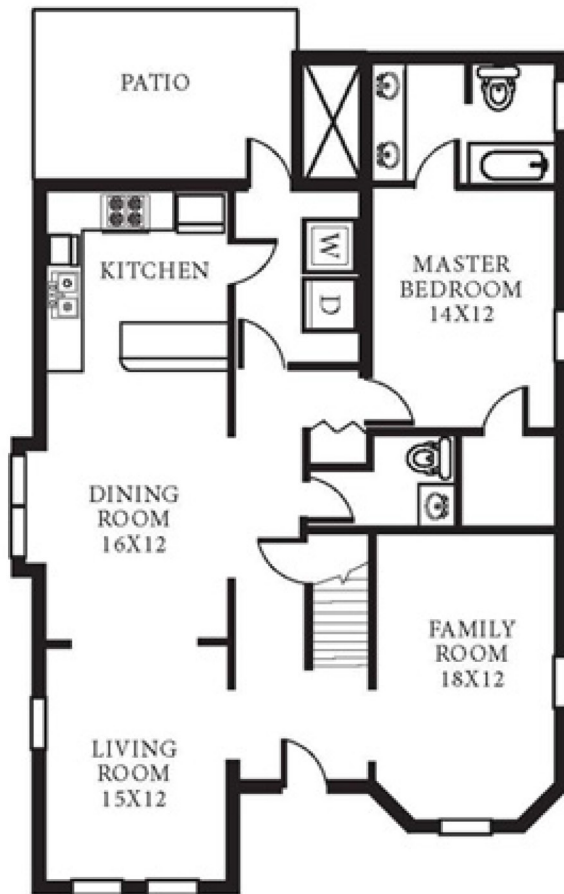

THE VILLAGE AT WELLINGS COURT

WCE3.5

2,370 SQ FT 5 BEDROOM 3.5 BATH

1ST FLOOR

2ND FLOOR

Hampton Roads Regional Welcome Center
7924 14th Street, Norfolk, VA 23505
P. 757.961.3783 F. 757.961.4430

WWW.LINCOLNMILITARY.COM

LINCOLN
MILITARY
HOUSING

Every Mission Begins at Home®

The square footage indicated is an approximation. The floor plans are conceptual and should not be used in making spatial decisions. Floor plans vary even for units with the same number of bedrooms. Once the Navy determines eligibility and total bedroom qualification, Lincoln Military Housing can not guarantee which floor plan type will be available for move-in.