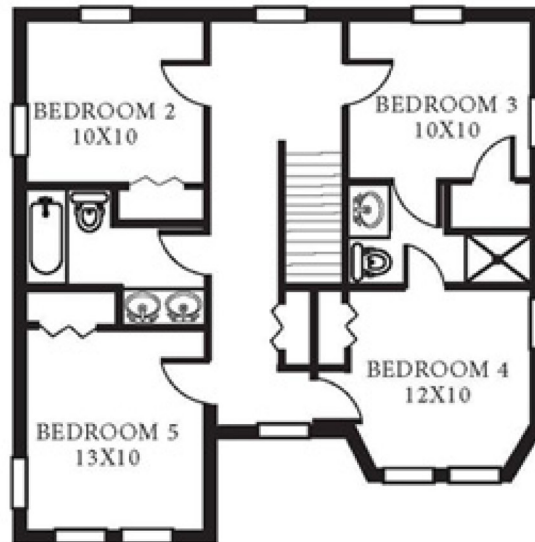

THE VILLAGE AT WELLINGS COURT

WCE3.5

2,370 SQ FT 5 BEDROOM 3.5 BATH

1ST FLOOR

2ND FLOOR

Hampton Roads Regional Welcome Center
7924 14th Street, Norfolk, VA 23505
P. 757.961.3783 F. 757.961.4430

WWW.LINCOLNMILITARY.COM

LINCOLN
MILITARY
HOUSING

Every Mission Begins at Home®

The square footage indicated is an approximation. The floor plans are conceptual and should not be used in making spatial decisions. Floor plans vary even for units with the same number of bedrooms. Once the Navy determines eligibility and total bedroom qualification, Lincoln Military Housing can not guarantee which floor plan type will be available for move-in.