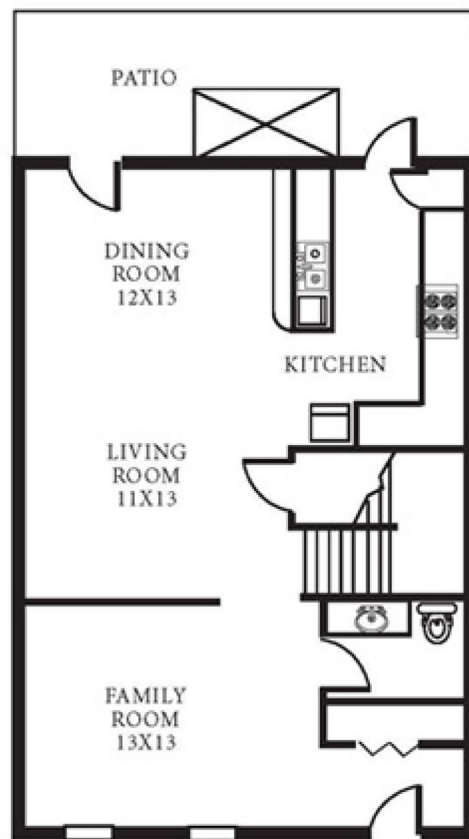

THE VILLAGE AT WHITEHURST FARMS

WFC2.5A

1,770 SQ FT 3 BEDROOM 2.5 BATH

1ST FLOOR

2ND FLOOR

Hampton Roads Regional Welcome Center
7924 14th Street, Norfolk, VA 23505
P. 757.961.3783 F. 757.961.4430

WWW.LINCOLNMILITARY.COM

LINCOLN
MILITARY
HOUSING

Every Mission Begins at Home®

The square footage indicated is an approximation. The floor plans are conceptual and should not be used in making spatial decisions. Floor plans vary even for units with the same number of bedrooms. Once the Navy determines eligibility and total bedroom qualification, Lincoln Military Housing can not guarantee which floor plan type will be available for move-in.