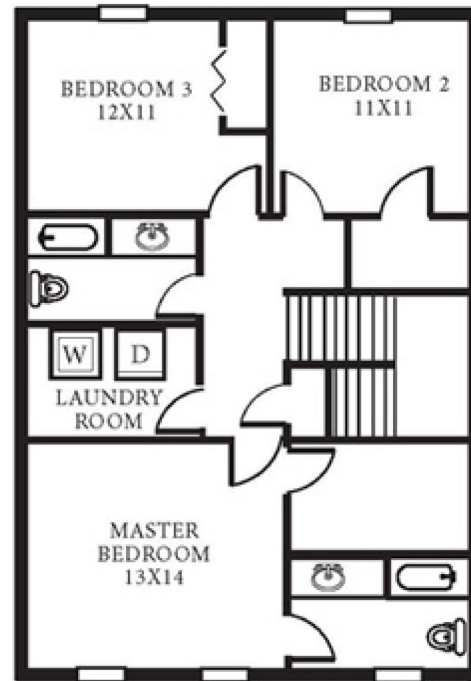

THE VILLAGE AT WHITEHURST FARMS

WFC2.5A

1,770 SQ FT 3 BEDROOM 2.5 BATH

1ST FLOOR

2ND FLOOR

Hampton Roads Regional Welcome Center
7924 14th Street, Norfolk, VA 23505
P. 757.961.3783 F. 757.961.4430

WWW.LINCOLNMILITARY.COM

LINCOLN
MILITARY
HOUSING

Every Mission Begins at Home®

The square footage indicated is an approximation. The floor plans are conceptual and should not be used in making spatial decisions. Floor plans vary even for units with the same number of bedrooms. Once the Navy determines eligibility and total bedroom qualification, Lincoln Military Housing can not guarantee which floor plan type will be available for move-in.