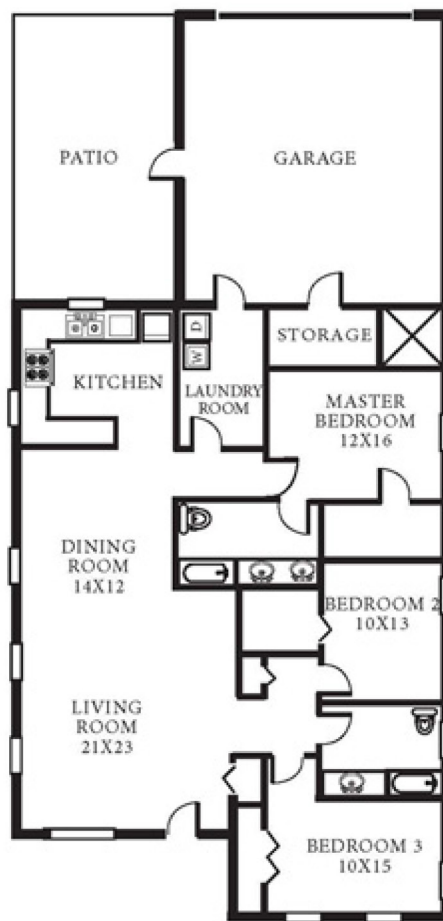

THE VILLAGE AT WHITEHURST FARMS

WFCH2

1,990 SQ FT 3 BEDROOM 2 BATH

Hampton Roads Regional Welcome Center
7924 14th Street, Norfolk, VA 23505
P. 757.961.3783 F. 757.961.4430

WWW.LINCOLNMILITARY.COM

LINCOLN
MILITARY
HOUSING

Every Mission Begins at Home®

The square footage indicated is an approximation. The floor plans are conceptual and should not be used in making spatial decisions. Floor plans vary even for units with the same number of bedrooms. Once the Navy determines eligibility and total bedroom qualification, Lincoln Military Housing can not guarantee which floor plan type will be available for move-in.