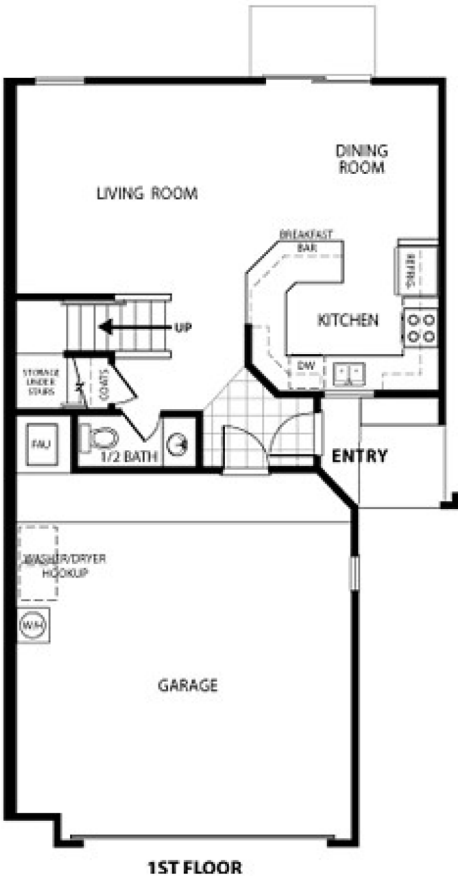

VISTA RIDGE

VRD2.5B

1,350 SQ FT 4 BEDROOM 2.5 BATH

Regional Welcome Center
2625 Le Hardy Street, Building 3544, San Diego, CA 92136
P. 619.556.7667

WWW.LINCOLNMILITARY.COM

LINCOLN
MILITARY
HOUSING

Every Mission Begins at Home®

The square footage indicated is an approximation. The floor plans are conceptual and should not be used in making spatial decisions. Floor plans vary even for units with the same number of bedrooms. Once the Navy determines eligibility and total bedroom qualification, Lincoln Military Housing can not guarantee which floor plan type will be available for move-in.