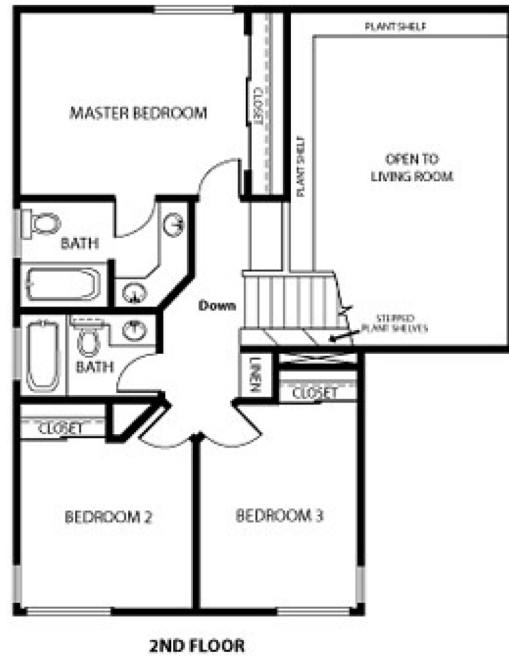

VISTA RIDGE

VRD3C

1,472 SQ FT 4 BEDROOM 3 BATH

Regional Welcome Center
2625 Le Hardy Street, Building 3544, San Diego, CA 92136
P. 619.556.7667

WWW.LINCOLNMILITARY.COM

LINCOLN
MILITARY
HOUSING

Every Mission Begins at Home®

The square footage indicated is an approximation. The floor plans are conceptual and should not be used in making spatial decisions. Floor plans vary even for units with the same number of bedrooms. Once the Navy determines eligibility and total bedroom qualification, Lincoln Military Housing can not guarantee which floor plan type will be available for move-in.