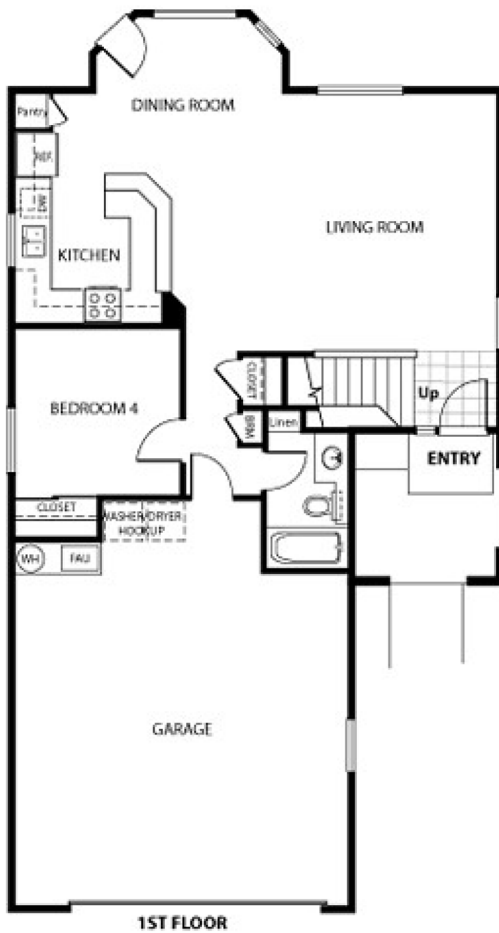

VISTA RIDGE

VRD3C

1,472 SQ FT 4 BEDROOM 3 BATH

Regional Welcome Center
2625 Le Hardy Street, Building 3544, San Diego, CA 92136
P. 619.556.7667

WWW.LINCOLNMILITARY.COM

LINCOLN
MILITARY
HOUSING

Every Mission Begins at Home®

The square footage indicated is an approximation. The floor plans are conceptual and should not be used in making spatial decisions. Floor plans vary even for units with the same number of bedrooms. Once the Navy determines eligibility and total bedroom qualification, Lincoln Military Housing can not guarantee which floor plan type will be available for move-in.