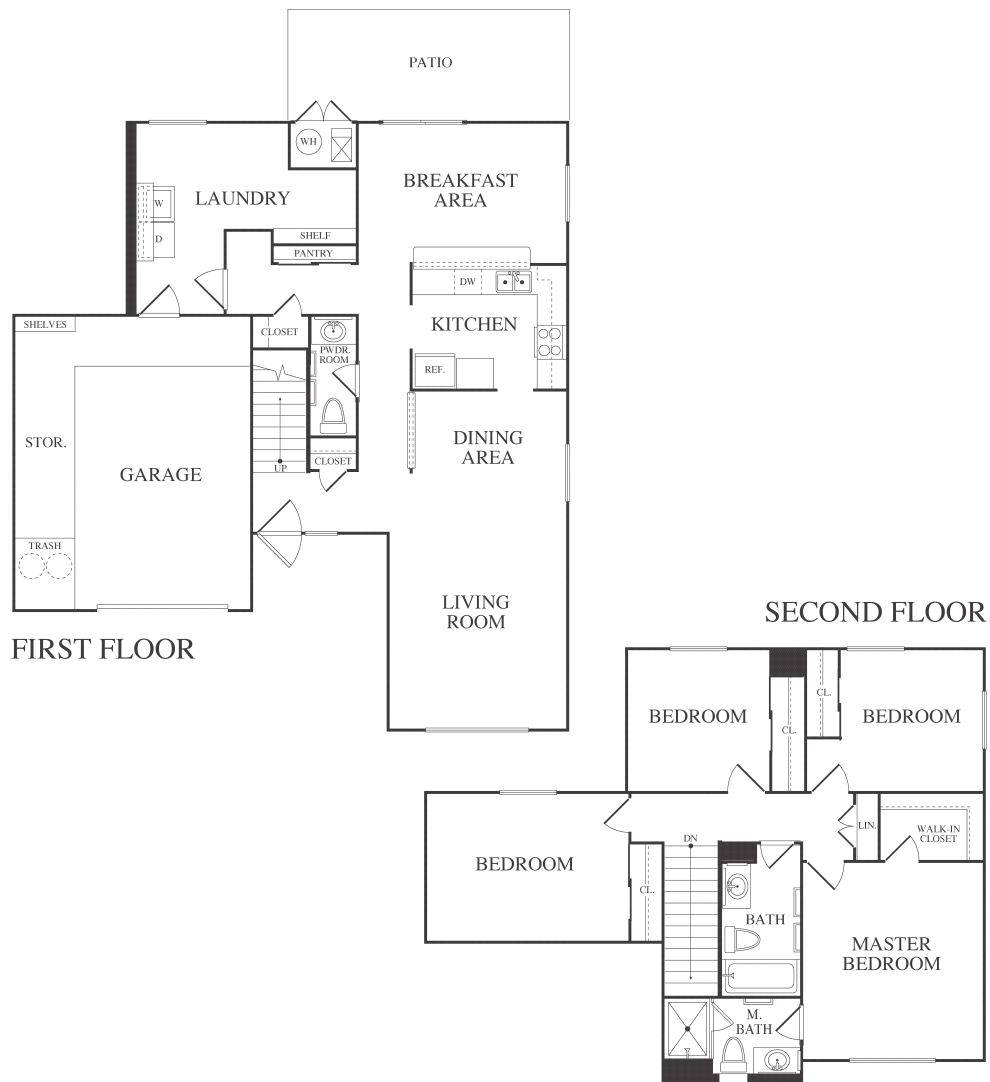

WATKINS TERRACE

WTD2.5R

1,380 SQ FT 4 BEDROOM 2.5 BATH

Watkins Terrace Community Center
5840 Frazier Road, San Antonio, TX 78234
P. 210.832.8104 F. 210.832.9932

WWW.LINCOLNMILITARY.COM

LINCOLN
MILITARY
HOUSING

Every Mission Begins at Home®

The square footage indicated is an approximation. The floor plans are conceptual and should not be used in making spatial decisions. Floor plans vary even for units with the same number of bedrooms. Once LMH determines eligibility and total bedroom qualification, Lincoln Military Housing can not guarantee which floor plan type will be available for move-in.