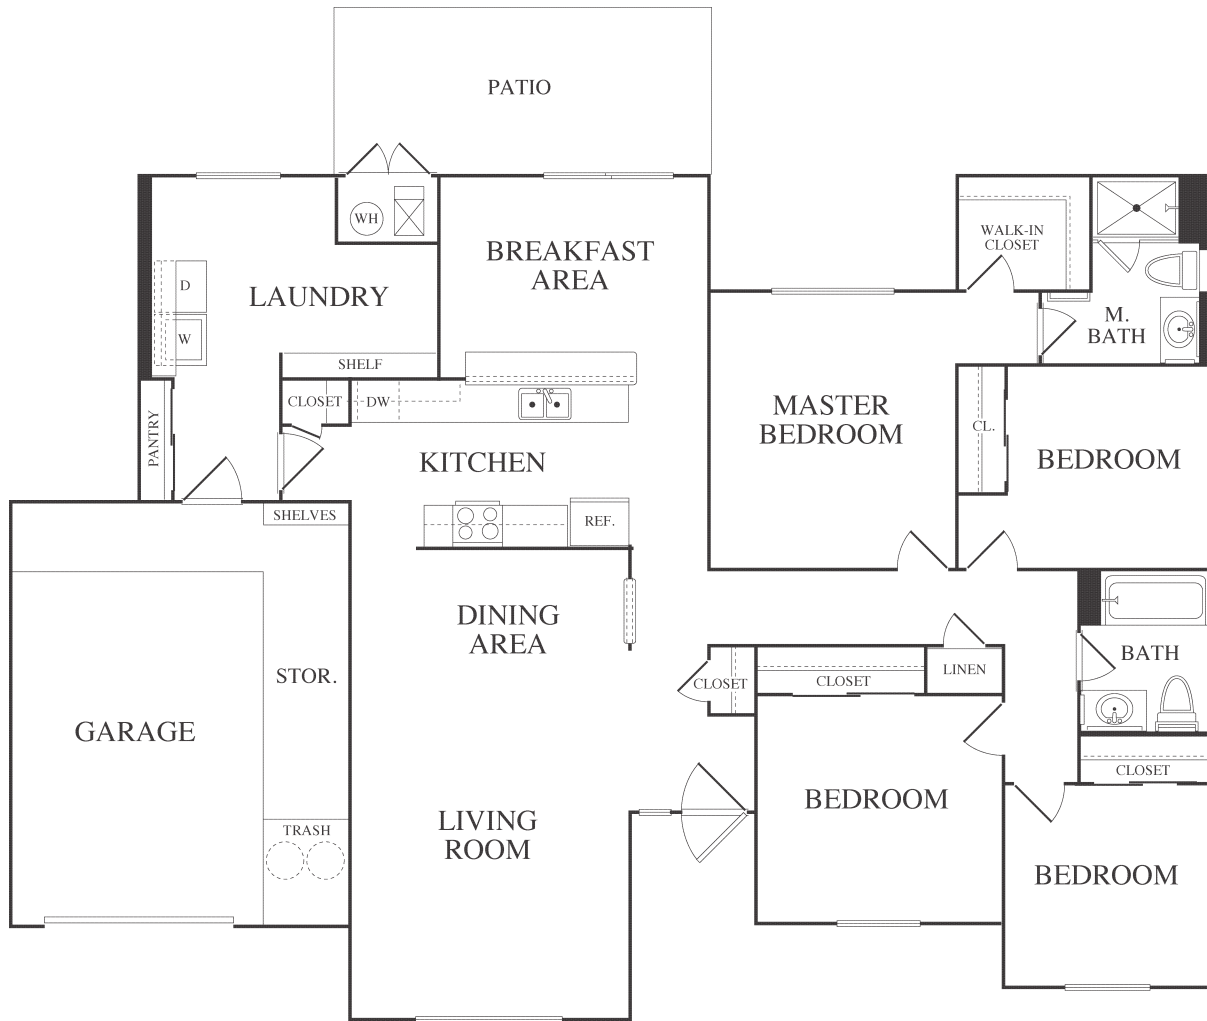

WATKINS TERRACE

WTD2R

1,380 SQ FT 4 BEDROOM 2 BATH

Watkins Terrace Community Center
5840 Frazier Road, San Antonio, TX 78234
P. 210.832.8104 F. 210.832.9932

WWW.LINCOLNMILITARY.COM

**LINCOLN
MILITARY
HOUSING**

Every Mission Begins at Home®

The square footage indicated is an approximation. The floor plans are conceptual and should not be used in making spatial decisions. Floor plans vary even for units with the same number of bedrooms. Once LMH determines eligibility and total bedroom qualification, Lincoln Military Housing can not guarantee which floor plan type will be available for move-in.