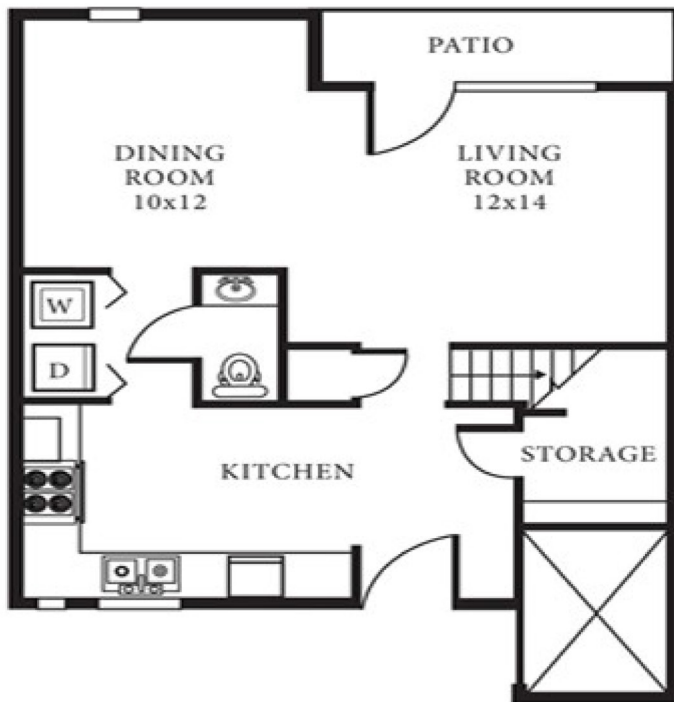

WILLOUGHBY BAY

WBD2

1,370 SQ FT 4 BEDROOM 2.5 BATH

1st FLOOR

2nd FLOOR

Hampton Roads Regional Welcome Center
7924 14th Street, Norfolk, VA 23505
P. 757.961.3783 F. 757.961.4430

WWW.LINCOLNMILITARY.COM

LINCOLN
MILITARY
HOUSING

Every Mission Begins at Home[®]

The square footage indicated is an approximation. The floor plans are conceptual and should not be used in making spatial decisions. Floor plans vary even for units with the same number of bedrooms. Once the Navy determines eligibility and total bedroom qualification, Lincoln Military Housing can not guarantee which floor plan type will be available for move-in.