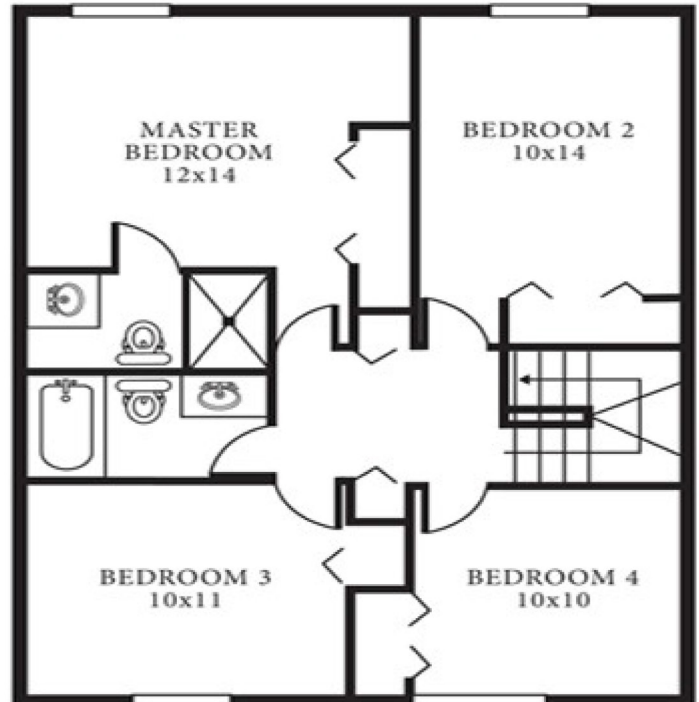

WILLOUGHBY BAY

WBD2

1,370 SQ FT 4 BEDROOM 2.5 BATH

1st FLOOR

2nd FLOOR

Hampton Roads Regional Welcome Center
7924 14th Street, Norfolk, VA 23505
P. 757.961.3783 F. 757.961.4430

WWW.LINCOLNMILITARY.COM

LINCOLN
MILITARY
HOUSING

Every Mission Begins at Home[®]

The square footage indicated is an approximation. The floor plans are conceptual and should not be used in making spatial decisions. Floor plans vary even for units with the same number of bedrooms. Once the Navy determines eligibility and total bedroom qualification, Lincoln Military Housing can not guarantee which floor plan type will be available for move-in.