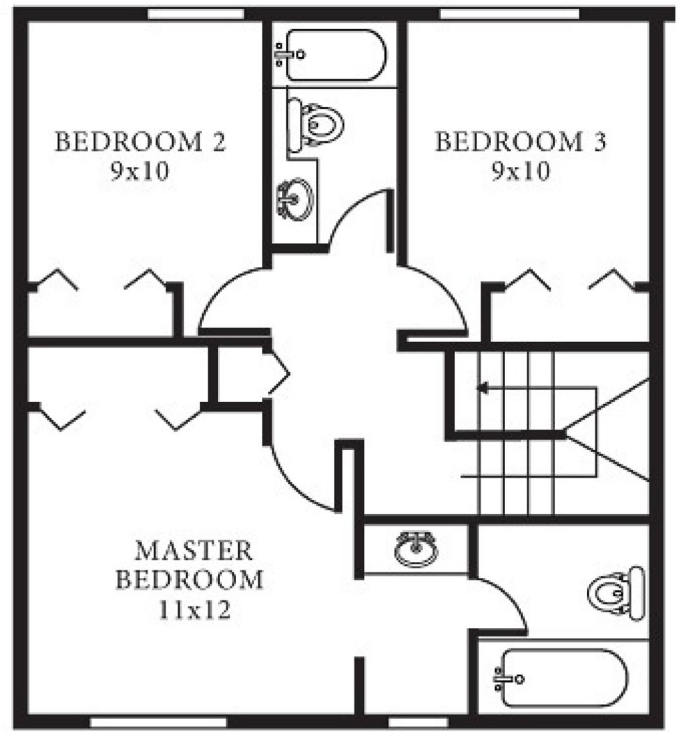

WILLOUGHBY BAY

WBC2.5

1,125 SQ FT 3 BEDROOM 2.5 BATH

First Floor

Second Floor

Hampton Roads Regional Welcome Center
7924 14th Street, Norfolk, VA 23505
P. 757.961.3783 F. 757.961.4430

WWW.LINCOLNMILITARY.COM

LINCOLN
MILITARY
HOUSING

Every Mission Begins at Home®

The square footage indicated is an approximation. The floor plans are conceptual and should not be used in making spatial decisions. Floor plans vary even for units with the same number of bedrooms. Once the Navy determines eligibility and total bedroom qualification, Lincoln Military Housing can not guarantee which floor plan type will be available for move-in.