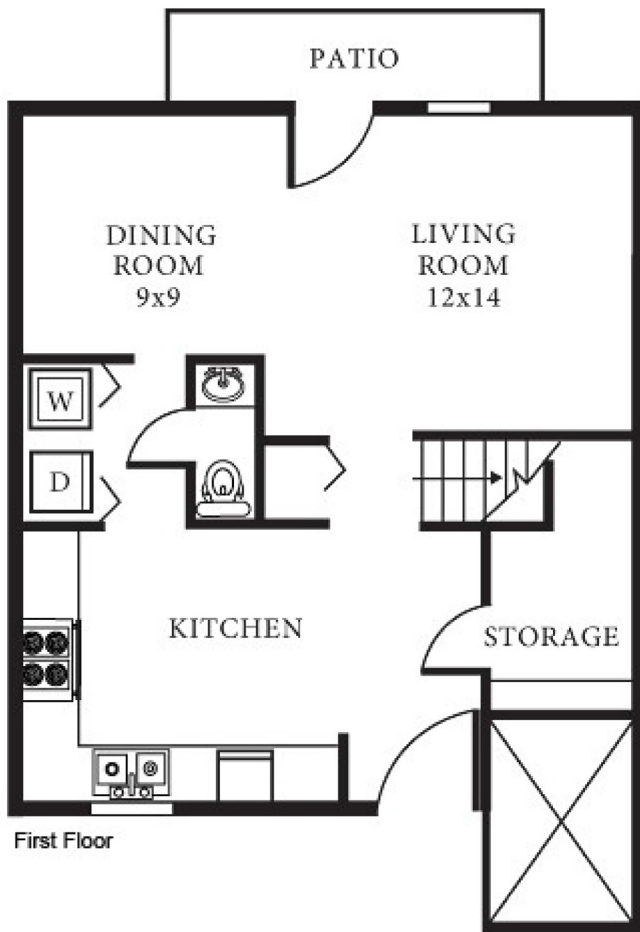

WILLOUGHBY BAY

WBC2.5

1,125 SQ FT 3 BEDROOM 2.5 BATH

First Floor

Second Floor

Hampton Roads Regional Welcome Center
7924 14th Street, Norfolk, VA 23505
P. 757.961.3783 F. 757.961.4430

WWW.LINCOLNMILITARY.COM

LINCOLN
MILITARY
HOUSING

Every Mission Begins at Home®

The square footage indicated is an approximation. The floor plans are conceptual and should not be used in making spatial decisions. Floor plans vary even for units with the same number of bedrooms. Once the Navy determines eligibility and total bedroom qualification, Lincoln Military Housing can not guarantee which floor plan type will be available for move-in.